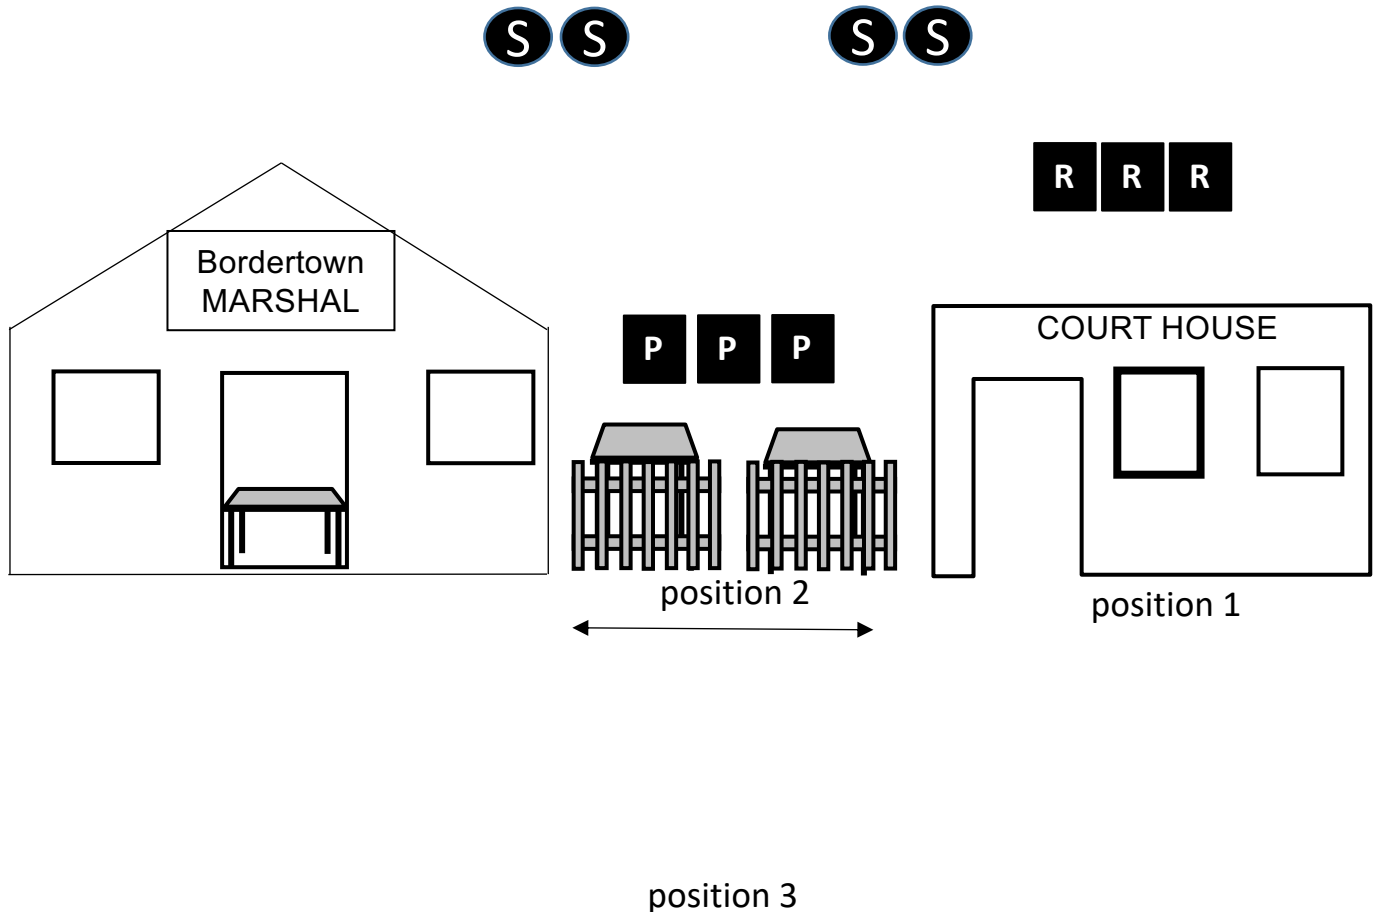

STAGE 1 BAY 1

10 REVOLVER 10 RIFLE 4+ SHOTGUN

STAGING: REVOLVERS HOLSTERED. RIFLE AND SHOTGUN STAGED SAFELY ANYWHERE SAFELY

SEQUENCE: RIFLE MUST BE SHOT FIRST

START: AT THE READY.

ATB: AT POSITION 1 WITH RIFLE SHOOT AT LEAST 2 SHOTS ON EACH RIFLE TARGET. AT POSITION 2 WITH SHOTGUN SHOOT 4 KD'S TILL DOWN. AT POSITION 2 SHOOT REVOLVERS SAME INSTRUCTIONS AS RIFLE.

STAGE 2 BAY 1

10 REVOLVER 10 RIFLE 4+ SHOTGUN

STAGING: REVOLVERS HOLSTERED. RIFLE AND SHOTGUN STAGED SAFELY.

SEQUENCE: SHOOTERS CHOICE.

START: THUMBS IN EITHER GUN BELT

ATB: AT POSITION 1 WITH RIFLE SWEEP TARGETS 4-2-4 FROM EITHER END. AT POSITION 2 WITH SHOTGUN SHOOT 4 KD'S TILL DOWN. AT POSITION 2 WITH REVOLVERS SHOOT SAME INSTRUCTIONS AS RIFLE.

STAGE 3 BAY 1

10 REVOLVER 10 RIFLE 2+ SHOTGUN

STAGING: REVOLVERS HOLSTERED. RIFLE AND SHOTGUN STAGED SAFELY.

SEQUENCE: SHOOTER'S CHOICE

START: AT THE READY BUT NOT TOUCHING GUNS OR AMMO. RIFLE MUST BE SHOT FROM POSITION 1 OR 3

ATB: AT POSITION 1 OR 3, WITH RIFLE TRIPLE TAP TARGETS FROM EITHER END AND PUT LAST SHOT ON CENTER TARGETS.. AT POSITION OF CHOICE WITH SHOTGUN SHOOT 2 KD'S TILL DOWN. AT POSITION 2 WITH REVOLVERS SHOOT SAME INSTRUCTIONS AS RIFLE.