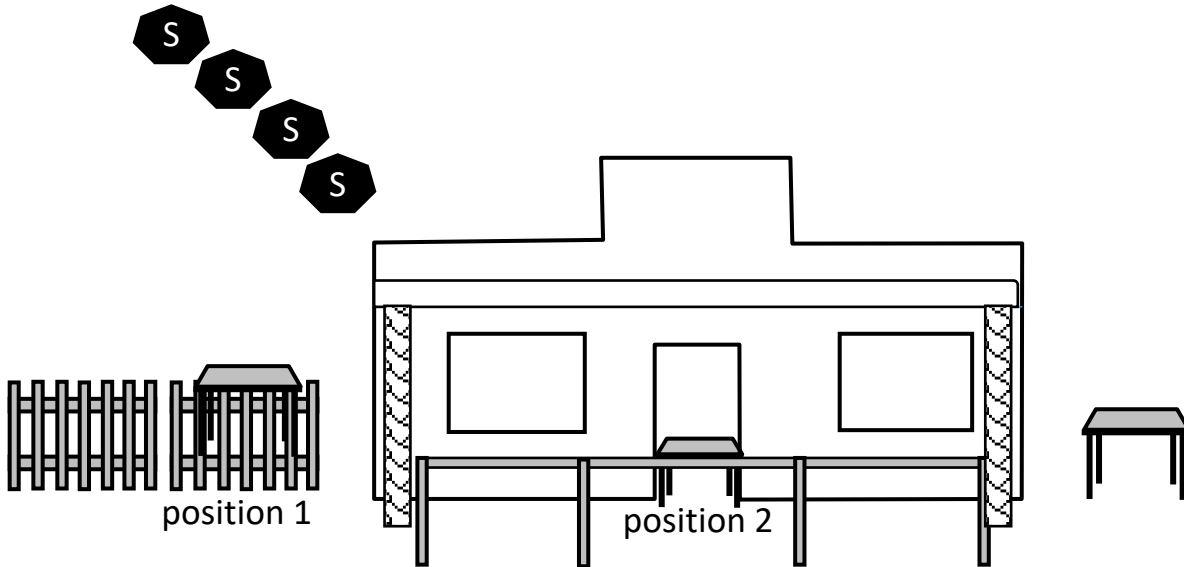

STAGE 5 BAY 3

5 PISTOL 10 RIFLE 4+ SHOTGUN

STAGING: PISTOL(S) LOADED WITH A TOTAL OF 5 ROUNDS - HOLSTERED, RIFLE LOADED WITH 10 ROUNDS AND STAGED VERTICAL AT POSITION 2(DOORWAY) AND SHOTGUN AT POSITION 1

SEQUENCE: SEQUENCE IS SHOOTER'S CHOICE. RIFLE MAY NOT BE LAST

START: AT POSITION OF CHOICE WITH HANDS IN PRAYERFUL POSITION.

ATB: AT POSITION 1 WITH SHOTGUN SHOOT 4 KD'S TILL DOWN. AT POSITION 2 WITH RIFLE, SHOOT AT LEAST 1 SHOT ON EACH TARGET. WITH PISTOLS(S) SWEEP TOP 5 TARGETS FROM RIGHT OR LEFT FOR 5 ROUNDS.