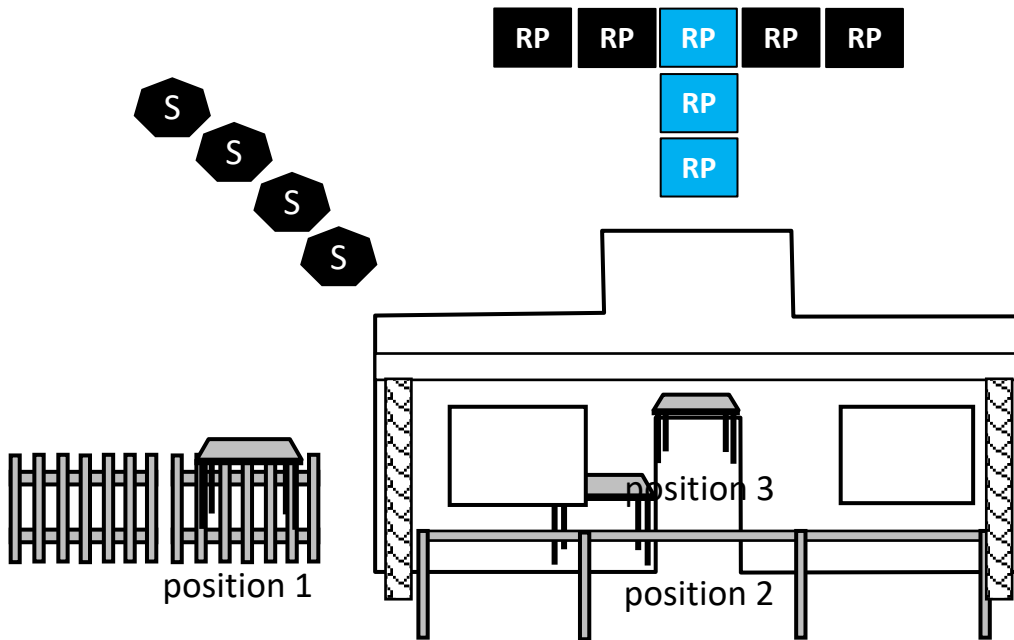

STAGE 2 BAY 1

10 REVOLVER 10 RIFLE 4+ SHOTGUN

STAGING: REVOLVERS HOLSTERED. RIFLE AND SHOTGUN STAGED SAFELY.

SEQUENCE: SHOOTERS CHOICE.

START: THUMBS IN EITHER GUN BELT

ATB: AT POSITION 1 WITH RIFLE SWEEP TARGETS 4-2-4 FROM EITHER END. AT POSITION 2 WITH SHOTGUN SHOOT 4 KD'S TILL DOWN. AT POSITION 2 WITH REVOLVERS SHOOT SAME INSTRUCTIONS AS RIFLE.

STAGE 3 BAY 1

10 REVOLVER 10 RIFLE 2+ SHOTGUN

STAGING: REVOLVERS HOLSTERED. RIFLE AND SHOTGUN STAGED SAFELY.

SEQUENCE: SHOOTER'S CHOICE

START: AT THE READY BUT NOT TOUCHING GUNS OR AMMO. RIFLE MUST BE SHOT FROM POSITION 1 OR 3

ATB: AT POSITION 1 OR 3, WITH RIFLE TRIPLE TAP TARGETS FROM EITHER END AND PUT LAST SHOT ON CENTER TARGETS.. AT POSITION OF CHOICE WITH SHOTGUN SHOOT 2 KD'S TILL DOWN. AT POSITION 2 WITH REVOLVERS SHOOT SAME INSTRUCTIONS AS RIFLE.

STAGE 4 BAY 3

10 PISTOL 10 RIFLE 4+ SHOTGUN

STAGING: PISTOLS LOADED WITH 5 ROUNDS EACH -HOLSTERED, RIFLE LOADED WITH 10 ROUNDS AND STAGED VERTICAL AT POSITION 2(DOORWAY) AND SHOTGUN AT POSITION 1

SEQUENCE: SHOTGUN THEN RIFLE THEN PISTOLS