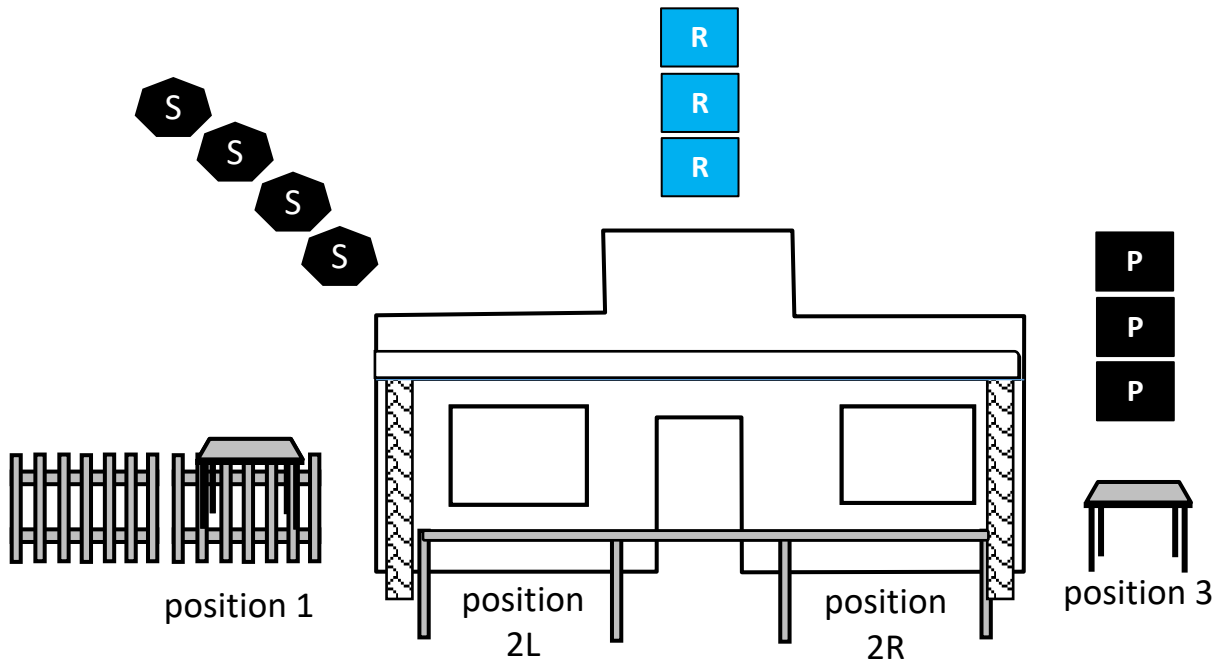

STAGE 6 BAY 3

10 PISTOL 10 RIFLE 4+ SHOTGUN

STAGING: PISTOLS HOLSTERED, RIFLE STAGED ON SHELF AT LEFT OR RIGHT WINDOW AND SHOTGUN AT POSITION 1.

SEQUENCE: SHOOTER MAY START WITH PISTOLS OR SHOTGUN.

START: LEANING AGAINST RIGHT OR LEFT POST WITH THUMBS IN SHOTSHELL BELT.

ATB: WITH SHOTGUN AT POSITION 1 SHOOT 4 KD'S TILL DOWN. WITH RIFLE AT POSITION 2L OR 2R SHOOT 3 VERTICAL TARGETS IN A CONTINUOUS NEVADA SWEEP STARTING ON TARGET OF CHOICE. WITH PISTOLS AT POSITION 3 SHOOT SAME INSTRUCTIONS AS RIFLE.