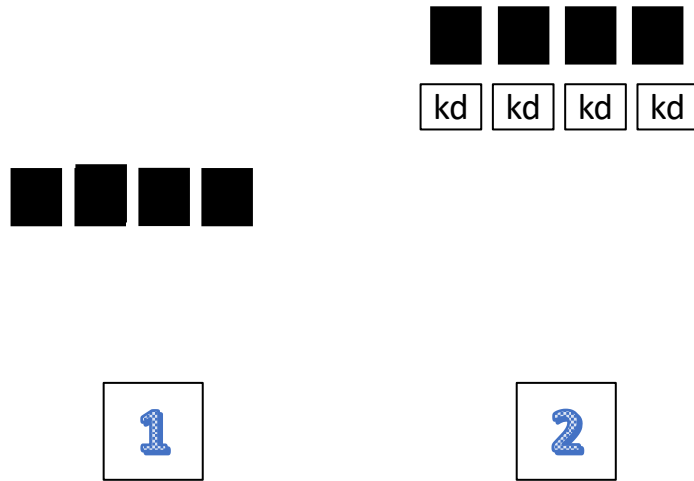

Stage 1

1

2

10 rifle, 10 pistol, 4 shotgun

STAGING: Pistols holstered. Rifle and shotgun at posit 2.

SEQUENCE: rifle may not be last

START: at the ready but not touching gun(s) or ammo

ATB: At position 1 with pistols sweep targets 1 on 1, 2 on 2, 3 on 3, 4 on 4 from either end. At position 2 with shotgun, shoot. 4 KD's till down. At position 2, shoot rifle same instructions as pistols.

Stage 2

10 rifle, 10 pistol, 4+ shotgun

STAGING: Pistols holstered. Rifle and shotgun at posit 2.

SEQUENCE: pistols then rifle then shotgun

START: at the ready but not touching gun(s) or ammo

ATB: At position 1 with pistols double tap outside targets then single tap inside targets then double tap outside targets. At position 2 shoot rifle same instructions as pistols. At Position 2 with shotgun shoot 4 KD's till down.