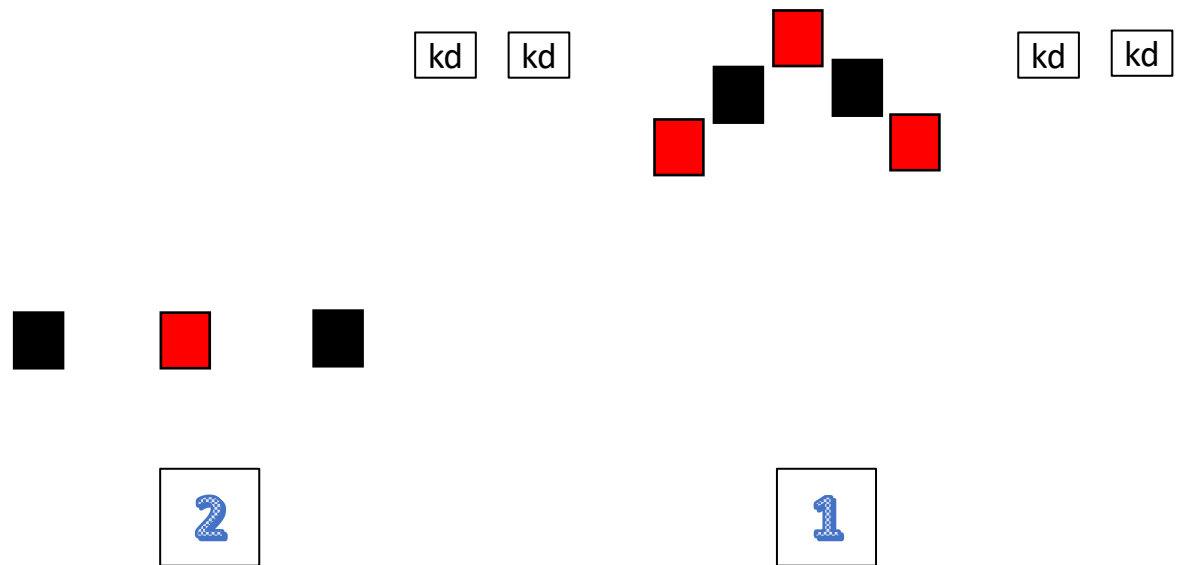

Stage 5

10 rifle, 10 pistol, 4+ shotgun

STAGING: Pistols holstered. Rifle and shotgun staged safely.

SEQUENCE: Shotgun then rifle then pistols

START: Shotgun in hand at position 1

ATB: At position 1 with shotgun shoot 4 KD's till down. With rifle double tap red targets then single tap alternate black targets. At position 2 with pistols for 5 shots double tap red target then single tap alternate black targets. Repeat for second 5 shots.