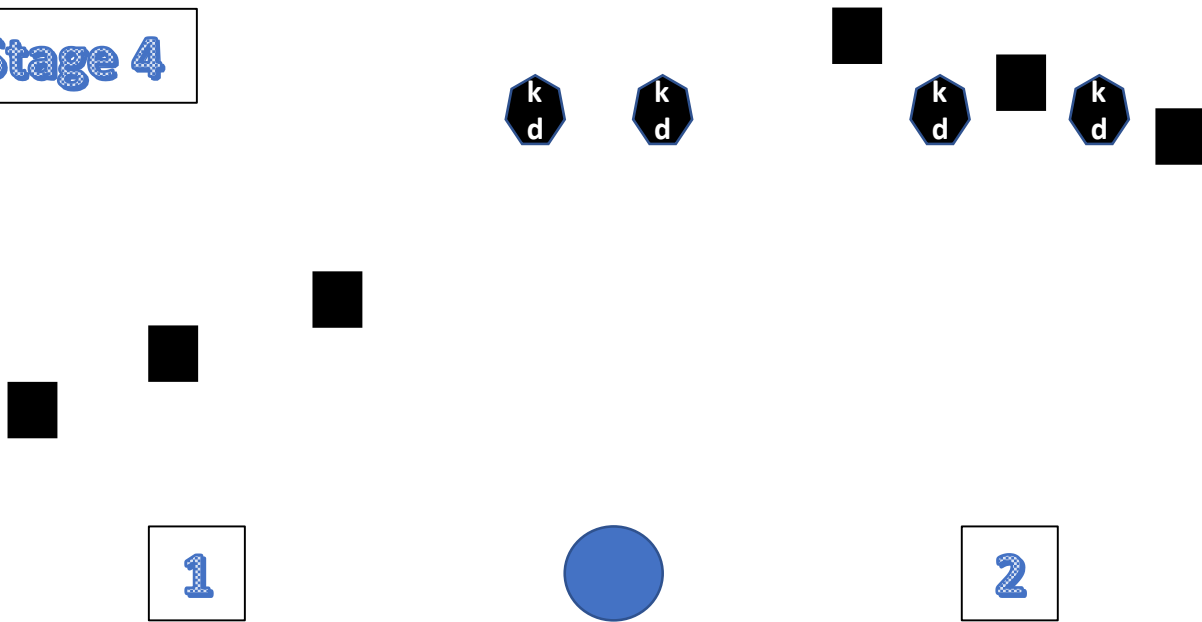

Stage 2

2

1

10 rifle, 10 pistol, 4+ SG.

Rifle on table at position 1. SG at position 1, pistols holstered.

Start with rifle or shotgun in hands at position 1.

ATB: with shotgun sweep 4 KD's from from either end till down. With rifle shoot outside, outside, inside, inside, middle, middle, inside, inside, outside, outside. Move to position 2 and shoot pistols same instructions as rifle.

Stage 3

10 rifle, 10 pistol, 4 SG.

SG at position 1, rifle at position 1, pistols holstered.

Start – At position 1 with hands on hat brim.

ATB: With rifle sweep targets 2 – 6 -2 from either end. Then with SG shoot 2 KD's till down. With SG move to blue barrel and shoot 2 KD's till down taking SG to position 2. With pistols shoot same instructions as rifle

Stage 4

10 rifle, 10 pistol, 2 SG.

SG at position 2, rifle at position 2, pistols holstered.

Start – At position 1 with hands on hat brim.

ATB: With pistols sweep targets 2-3-5 from either end. At position 2 shoot rifle same instructions as pistols. With SG shoot 2 KD's till down.