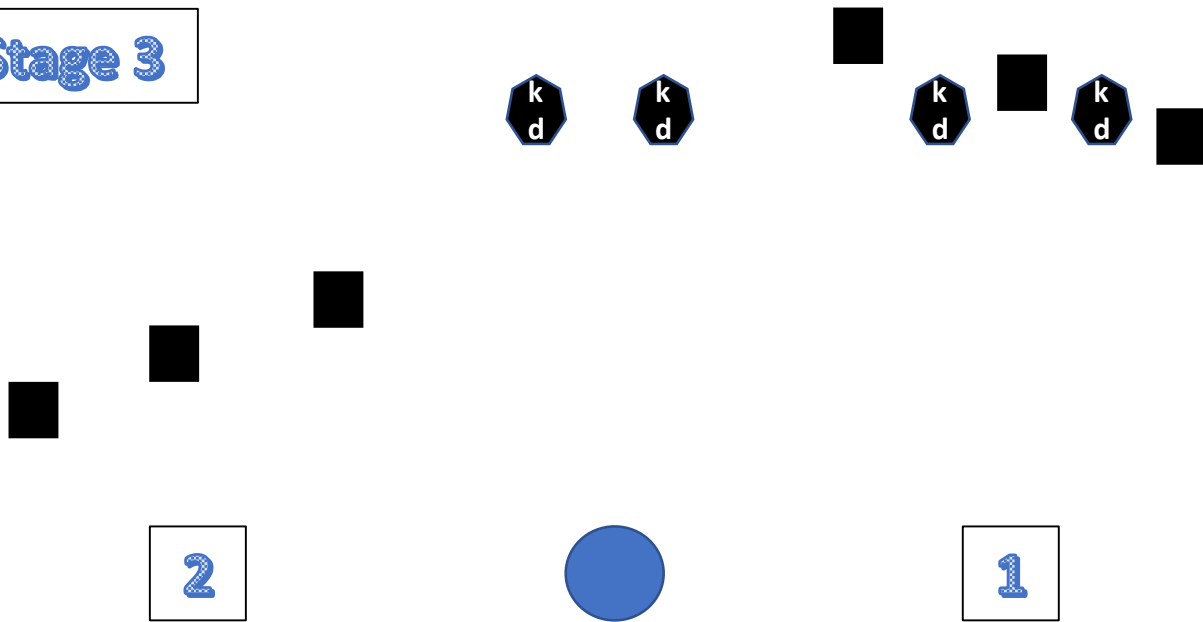

Stage 1

1

2

10 rifle, 10 pistol, 4+ SG.

Rifle on table at position 2. SG at position 2, pistols holstered.

Start with hands on knees at position 1.

ATB: With pistols shoot a double tap sweep from either end. Move to position 2 and shoot rifle same instructions as pistols. With SG shoot 4 KD's till down.

Stage 2

2

1

10 rifle, 10 pistol, 4+ SG.

Rifle on table at position 1. SG at position 1, pistols holstered.

Start with rifle or shotgun in hands at position 1.

ATB: with shotgun sweep 4 KD's from from either end till down. With rifle shoot outside, outside, inside, inside, middle, middle, inside, inside, outside, outside. Move to position 2 and shoot pistols same instructions as rifle.

Stage 3

10 rifle, 10 pistol, 4 SG.

SG at position 1, rifle at position 1, pistols holstered.

Start – At position 1 with hands on hat brim.

ATB: With rifle sweep targets 2 – 6 -2 from either end. Then with SG shoot 2 KD's till down. With SG move to blue barrel and shoot 2 KD's till down taking SG to position 2. With pistols shoot same instructions as rifle