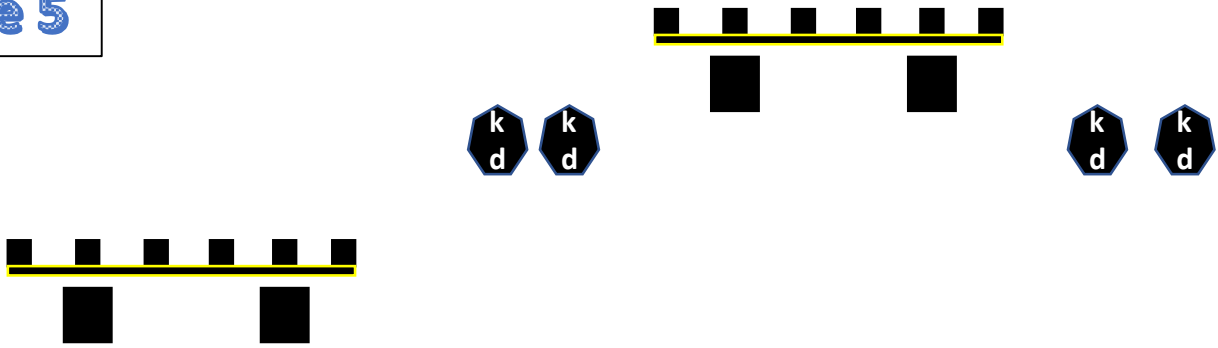

Stage 3

10 rifle, 10 pistol, 4 SG.

SG at position 1, rifle at position 1, pistols holstered.

Start – At position 1 with hands on hat brim.

ATB: With rifle sweep targets 2 – 6 -2 from either end. Then with SG shoot 2 KD's till down. With SG move to blue barrel and shoot 2 KD's till down taking SG to position 2. With pistols shoot same instructions as rifle

Stage 4

10 rifle, 10 pistol, 2 SG.

SG at position 2, rifle at position 2, pistols holstered.

Start – At position 1 with hands on hat brim.

ATB: With pistols sweep targets 2-3-5 from either end. At position 2 shoot rifle same instructions as pistols. With SG shoot 2 KD's till down.

Stage 5

1

2

10 rifle, 10 pistol, 4+ SG.

SG and rifle at position 2 on table, pistols holstered. Shooter may start with gun of choice but rifle may not be last.

ATB: with rifle shoot any 4 plates on plate rack then triple tap each rectangular tgt. Shoot pistols same instructions as rifle. With SG shoot 1 KD on left and 1 KD on right.