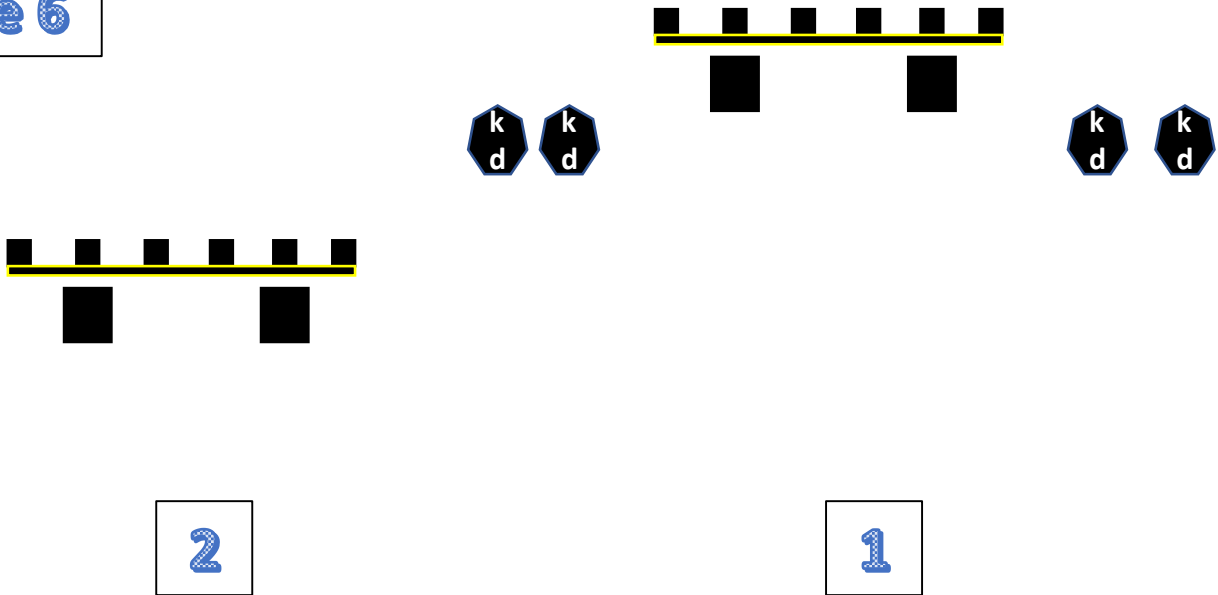

Stage 4

10 rifle, 10 pistol, 2 SG.

SG at position 2, rifle at position 2, pistols holstered.

Start – At position 1 with hands on hat brim.

ATB: With pistols sweep targets 2-3-5 from either end. At position 2 shoot rifle same instructions as pistols. With SG shoot 2 KD's till down.

Stage 5

1

2

10 rifle, 10 pistol, 4+ SG.

SG and rifle at position 2 on table, pistols holstered. Shooter may start with gun of choice but rifle may not be last.

ATB: with rifle shoot any 4 plates on plate rack then triple tap each rectangular tgt. Shoot pistols same instructions as rifle. With SG shoot 1 KD on left and 1 KD on right.

Stage 6

10 rifle, 10 pistol, 4+ SG.

SG on table at position 1. rifle in hands at position 1, pistols holstered.

ATB: With rifle shoot 2 on left rectangular tgt then sweep plate rack from either end then shoot 2 on right rectangular tgt. With SG shoot 4 KD's till down. Move to position 2 and with pistols shoot same instructions as rifle.