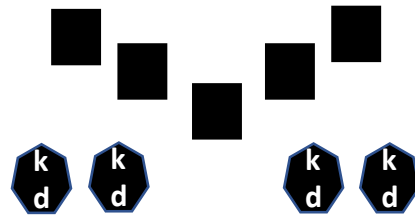

Stage 1

1

2

10 rifle, 10 pistol, 4+ SG.

Rifle on table at position 2. SG at position 2, pistols holstered.

Start with hands on knees at position 1.

ATB: With pistols shoot a double tap sweep from either end. Move to position 2 and shoot rifle same instructions as pistols. With SG shoot 4 KD's till down.

Stage 2

2

1

10 rifle, 10 pistol, 4+ SG.

Rifle on table at position 1. SG at position 1, pistols holstered.

Start with rifle or shotgun in hands at position 1.

ATB: with shotgun sweep 4 KD's from from either end till down. With rifle shoot outside, outside, inside, inside, middle, middle, inside, inside, outside, outside. Move to position 2 and shoot pistols same instructions as rifle.