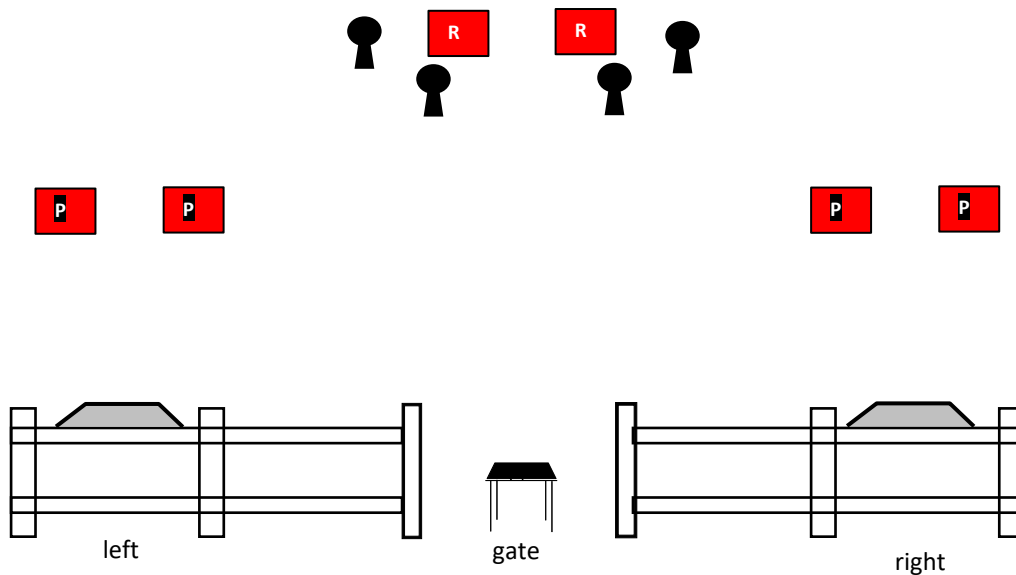

ATB: WITH RIFLE DOUBLE TAP THE 3 BLACK TARGETS. WITH RIFLE MOVE TO CENTER POSITION AND WITH RIFLE SINGLE TAP 4 RIFLE TARGETS. WITH SHOTGUN AT CENTER POSITION SHOOT 4 KD'S TILL DOWN. MOVE TO LEFT POSITION AND WITH PISTOLS SHOOT TARGETS AT LEAST ONCE EACH.

STAGE 4 BAY 5

10 PISTOL 10 RIFLE 4+ SHOTGUN

STAGING: PISTOLS HOLSTERED. RIFLE AND SHOTGUN STAGED SAFELY.

SEQUENCE: SHOOTER'S CHOICE. RIFLE MAY NOT BE LAST.

START: GUN OR GUNS OF CHOICE IN HAND OR HANDS BUT NOT TOUCHING AMMUNITION.

ATB: WITH PISTOLS AT LEFT POSITION SHOOT A DOUBLE TAP SWEEP FROM EITHER END. WITH RIFLE AT GATE SHOOT SAME INSTRUCTIONS AS PISTOLS. WITH SHOTGUN AT GATE SHOOT 4 KD'S TILL DOWN.

STAGE 5 BAY 5

10 PISTOL 10 RIFLE 4+ SHOTGUN

STAGING: PISTOLS HOLSTERED. RIFLE AND SHOTGUN STAGED SAFELY.

SEQUENCE: SHOOTER'S CHOICE. RIFLE MAY NOT BE LAST.

START: GUN OR GUNS OF CHOICE IN HAND OR HANDS BUT NOT TOUCHING AMMUNITION.

ATB: WITH PISTOLS AT LEFT OR RIGHT POSITION ALTERNATE BETWEEN THE 2 RED TARGETS -1 ON 1, 2 ON 2, 3 ON 3, 4 ON 4 STARTING FROM EITHER END. WITH RIFLE AT GATE SHOOT SAME INSTRUCTIONS AS PISTOLS. WITH SHOTGUN AT GATE SHOOT 4 KD'S TILL DOWN.