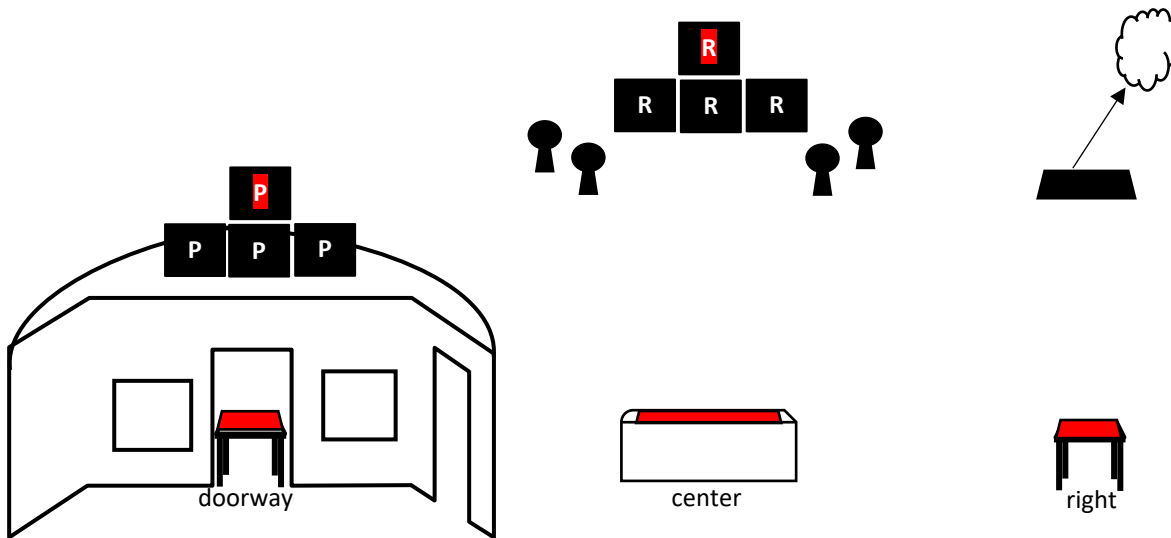

STAGE 1 BAY 4

10 PISTOL - 10 RIFLE - 4+ SHOTGUN

STAGING: PISTOLS HOLSTERED - RIFLE AND SHOTGUN STAGED SAFELY

SEQUENCE: SHOOTER'S CHOICE, RIFLE MAY NOT BE LAST

START: AT THE READY BUT NOT TOUCHING GUNS OR AMMO AT THE SHOOTER'S POSITION OF CHOICE

ATB: WITH PISTOLS AT STABLE DOORWAY FOR 1ST 5 SHOTS DOUBLE TAP TOP TARGET AND SINGLE TAP THE BOTTOM TARGETS, REPEAT FOR 2ND 5 SHOTS. NOTE: YOU MAY SHOOT IT DIRTY. WITH RIFLE AT CENTER, SHOOT SAME INSTRUCTIONS AS PISTOLS. WITH SHOTGUN AT CENTER SHOOT ANY 2 KD'S TILL DOWN. WITH SHOTGUN AT RIGHT POSITION SHOOT ACTIVATOR AND THEN FLYER.

STAGE 2 BAY 4

10 PISTOL - 10 RIFLE - 4+ SHOTGUN

STAGING: PISTOLS HOLSTERED - RIFLE AND SHOTGUN STAGED SAFELY

SEQUENCE: PISTOLS MUST BE LAST. **NOTE:** RED TARGETS ARE NOT IN PLAY.

START: STANDING IN THE SIDE DOOR OF STABLE WITH HANDS ON HAT.

ATB: WITH RIFLE FROM CENTER POSITION SWEEP 3 BLACK TARGETS 2-5-3. WITH SHOTGUN AT CENTER SHOOT 4 KD'S TILL DOWN. RESTAGE LONG GUNS FACING INTO RIGHT BERM OR VERTICALLY AND THEN MOVE TO FORWARD TO BLUE PLATE AND SHOOT PISTOLS SAME INSTRUCTIONS AS RIFLE.