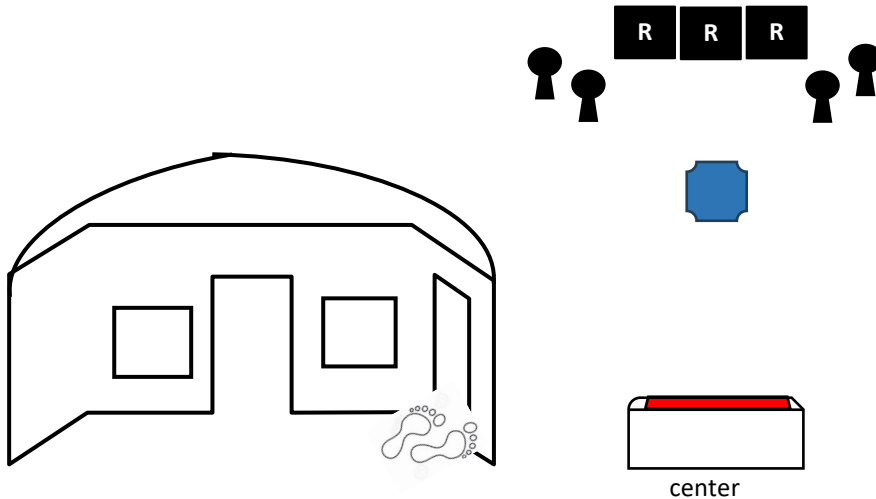

STAGE 2 BAY 4

10 PISTOL - 10 RIFLE - 4+ SHOTGUN

STAGING: PISTOLS HOLSTERED - RIFLE AND SHOTGUN STAGED SAFELY

SEQUENCE: PISTOLS MUST BE LAST. **NOTE:** RED TARGETS ARE NOT IN PLAY.

START: STANDING IN THE SIDE DOOR OF STABLE WITH HANDS ON HAT.

ATB: WITH RIFLE FROM CENTER POSITION SWEEP 3 BLACK TARGETS 2-5-3. WITH SHOTGUN AT CENTER SHOOT 4 KD'S TILL DOWN. RESTAGE LONG GUNS FACING INTO RIGHT BERM OR VERTICALLY AND THEN MOVE TO FORWARD TO BLUE PLATE AND SHOOT PISTOLS SAME INSTRUCTIONS AS RIFLE.