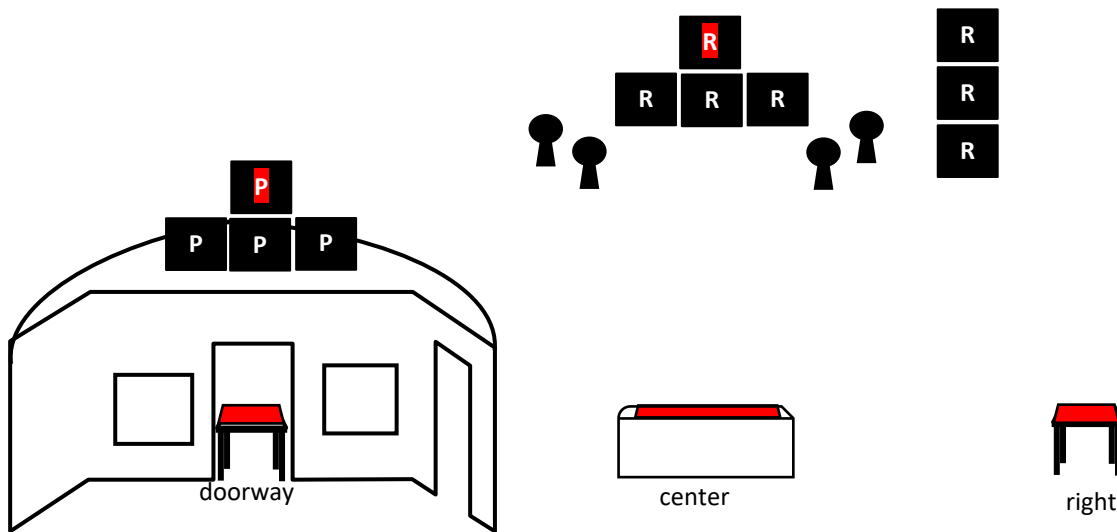

ATB: WITH PISTOLS AT STABLE DOORWAY FOR 1ST 5 SHOTS DOUBLE TAP TOP TARGET AND SINGLE TAP THE BOTTOM TARGETS, REPEAT FOR 2ND 5 SHOTS. NOTE: YOU MAY SHOOT IT DIRTY. WITH RIFLE AT CENTER, SHOOT SAME INSTRUCTIONS AS PISTOLS. WITH SHOTGUN AT CENTER SHOOT ANY 2 KD'S TILL DOWN. WITH SHOTGUN AT RIGHT POSITION SHOOT ACTIVATOR AND THEN FLYER.

STAGE 2 BAY 4

10 PISTOL - 10 RIFLE - 4+ SHOTGUN

STAGING: PISTOLS HOLSTERED - RIFLE AND SHOTGUN STAGED SAFELY

SEQUENCE: PISTOLS MUST BE LAST. **NOTE:** RED TARGETS ARE NOT IN PLAY.

START: STANDING IN THE SIDE DOOR OF STABLE WITH HANDS ON HAT.

ATB: WITH RIFLE FROM CENTER POSITION SWEEP 3 BLACK TARGETS 2-5-3. WITH SHOTGUN AT CENTER SHOOT 4 KD'S TILL DOWN. RESTAGE LONG GUNS FACING INTO RIGHT BERM OR VERTICALLY AND THEN MOVE TO FORWARD TO BLUE PLATE AND SHOOT PISTOLS SAME INSTRUCTIONS AS RIFLE.

STAGE 3 BAY 4

10 PISTOL - 10 RIFLE - 4+ SHOTGUN

STAGING: PISTOLS HOLSTERED - RIFLE STAGED AT RIGHT POSITION AND SHOTGUN AT CENTER POSITION

SEQUENCE: RIFLE THEN SHOTGUN THEN PISTOLS

START: AT RIGHT POSITION WITH RIFLE IN HANDS