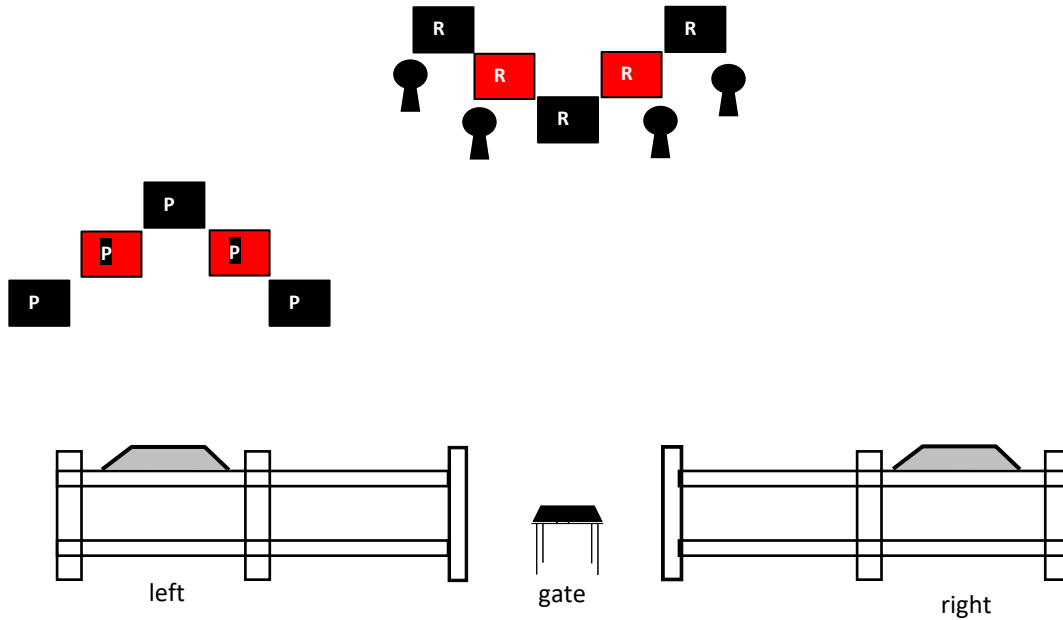

ATB: WITH RIFLE FROM CENTER POSITION SWEEP 3 BLACK TARGETS 2-5-3. WITH SHOTGUN AT CENTER SHOOT 4 KD'S TILL DOWN. RESTAGE LONG GUNS FACING INTO RIGHT BERM OR VERTICALLY AND THEN MOVE TO FORWARD TO BLUE PLATE AND SHOOT PISTOLS SAME INSTRUCTIONS AS RIFLE.

STAGE 3 BAY 4

10 PISTOL - 10 RIFLE - 4+ SHOTGUN

STAGING: PISTOLS HOLSTERED - RIFLE STAGED AT RIGHT POSITION AND SHOTGUN AT CENTER POSITION

SEQUENCE: RIFLE THEN SHOTGUN THEN PISTOLS

START: AT RIGHT POSITION WITH RIFLE IN HANDS

ATB: WITH RIFLE DOUBLE TAP THE 3 BLACK TARGETS. WITH RIFLE MOVE TO CENTER POSITION AND WITH RIFLE SINGLE TAP 4 RIFLE TARGETS. WITH SHOTGUN AT CENTER POSITION SHOOT 4 KD'S TILL DOWN. MOVE TO LEFT POSITION AND WITH PISTOLS SHOOT TARGETS AT LEAST ONCE EACH.

STAGE 4 BAY 5

10 PISTOL 10 RIFLE 4+ SHOTGUN

STAGING: PISTOLS HOLSTERED. RIFLE AND SHOTGUN STAGED SAFELY.

SEQUENCE: SHOOTER'S CHOICE. RIFLE MAY NOT BE LAST.

START: GUN OR GUNS OF CHOICE IN HAND OR HANDS BUT NOT TOUCHING AMMUNITION.