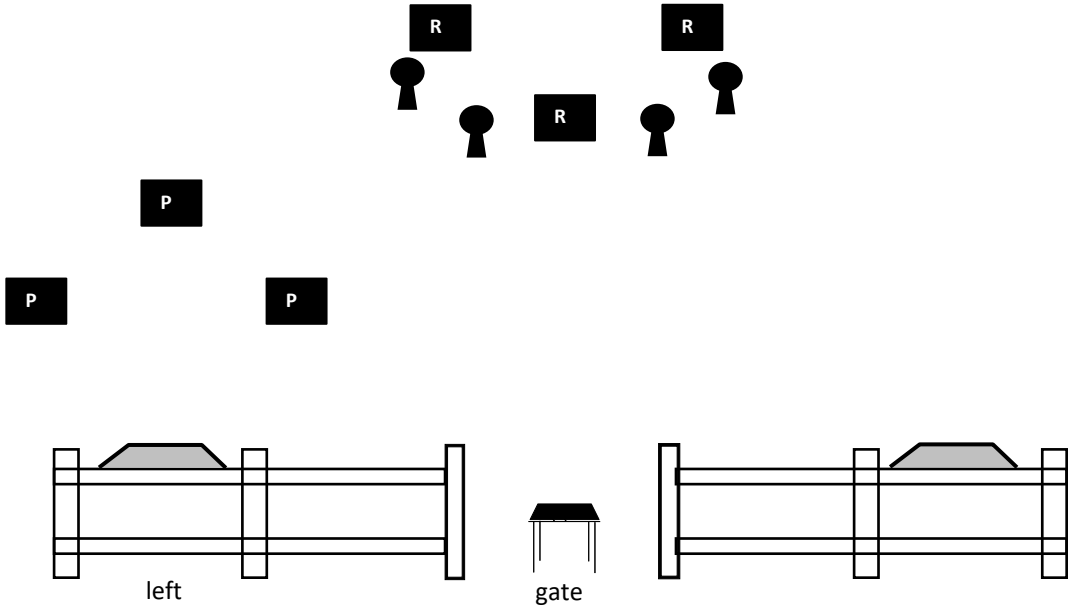

STAGE 6 BAY 5

5 PISTOL 5 RIFLE 2+ SHOTGUN

STAGING: PISTOLS HOLSTERED. RIFLE AND SHOTGUN STAGED SAFELY.

SEQUENCE: SHOOTER'S CHOICE. RIFLE MAY NOT BE LAST.

START: GUN OR GUNS OF CHOICE IN HAND OR HANDS BUT NOT TOUCHING AMMUNITION.

ATB: WITH PISTOLS AT LEFT POSITION SHOOT BLACK TARGETS 2-1-2. AT GATE WITH RIFLE SHOOT SAME INSTRUCTIONS AS PISTOLS. WITH SHOTGUN SHOOT ANY 2 KD'S TILL DOWN