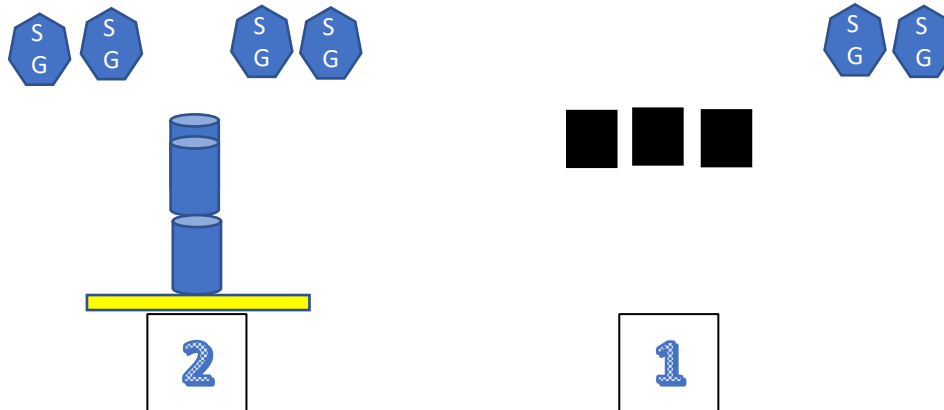

Stage 6

10 rifle, 10 pistol, 6+ SG

Start at SASS default at position 1 or 2

Rifle at position 1, pistols holstered, SG staged vertical at pos 2 or on table at pos 1 if shooter elects to start at pos 1. **RIFLE MAY NOT BE LAST**

ATB - with rifle, sweep rifle tgts 3-4-3 from either end. Shoot pistols same as rifle.

Shoot 2 SG KD's from position 1 and 4 SG KD's from position 2 (must have at least 1 foot behind yellow board and must shoot 2 tgts from left of barrels and 2 from right of barrels.)