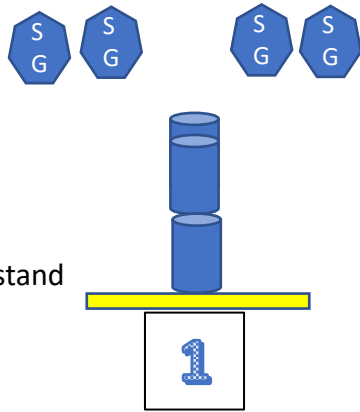

Stage 5

- 6 rect tgts
- 6 bases
- 3 54" posts
- 3 26" posts
- 6 caps
- 6 SG KD's
- Vertical staging stand
- 1 yellow board
- 4 blue barrels
- 4 tables

10 rifle, 10 pistol, 4+ shotgun.

NOTE: 2 far right SG KD's NOT IN PLAY FOR THIS STAGE

SG at position 1, Rifle at position 2, pistols holstered

Start with SG in hands.

Order is SG, rifle, pistols

At the beep: with BOTH feet behind yellow board! Shoot 2 KD's to left of barrels then 2 to right of barrels till down. At position 2 with rifle, double tap outside tgts then single tap inside tgt, repeat. Shoot pistols same as rifle.