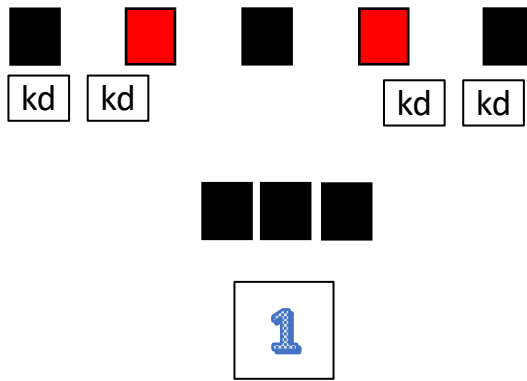

**ATB:** At position 2 with pistols triple tap 3 targets and single tap 1 target. At position 1 with rifle shoot same instructions as. Pistols. At position 1 with shotgun shoot 4 kd's till down.

## Stage 4

**10 rifle, 2+ shotgun**

**STAGING:** Rifle at position 1 and shotgun at position 3

**SEQUENCE:** rifle first

**START:** at the ready but not touching

**ATB:** with rifle at position 1 double tap targets 1 & 2. Move to position 2 and double tap targets 3 & 4. Move to position 3 and double tap target 5. At position 3 with shotgun shoot 2 kd's till down

## Stage 5

**10 rifle, 10 pistol, 4+ shotgun**

**STAGING:** Rifle and shotgun staged safely.

**SEQUENCE:** rifle may not be last

**START:** at the ready but not touching guns or ammo

**ATB:** with rifle shoot 3 black rifle targets in a double tap Nevada sweep. Shoot pistols same instructions as rifle. With shotgun shoot 4 kd's till down.