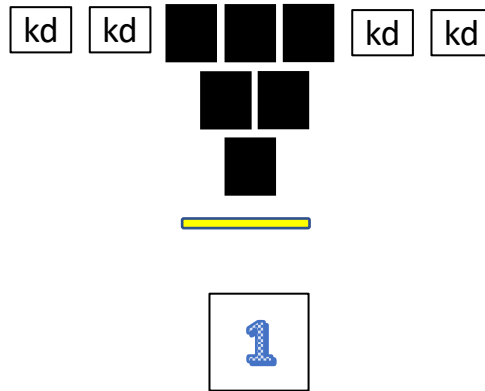

Stage 3

10 rifle, 10 pistol, 4 shotgun

STAGING: Pistols holstered. Rifle and shotgun staged safely.

SEQUENCE: Rifle may not be last

START: hands on table but not touching gun of choice

ATB: At position 1 with rifle and pistols sweep targets from either end 2-3-5. With shotgun shoot 4 kd's till down from yellow board.

Stage 4

10+1 rifle, 10 pistol, 4+ shotgun

STAGING: Pistols holstered. Rifle and shotgun staged safely.

SEQUENCE: Shooter's choice – Rifle may not be last

START: At the ready but not touching gun(s) or ammo

ATB: At positions 1 and 2 with shotgun shoot 2 kd's till down. At position 3 with rifle shoot a double tap Nevada sweep on the left 3 targets and with pistols same instructions on right 3 targets.

Stage 5