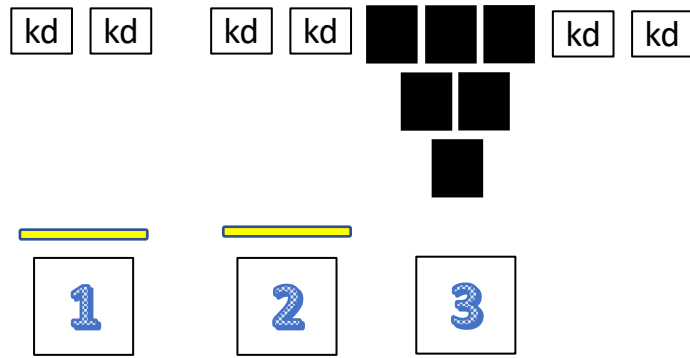

Stage 6

5 rifle, 5 pistol, 6+ shotgun

STAGING: Pistols holstered. Rifle and shotgun staged safely.

SEQUENCE: Shooter's choice

START: At position of choice with gun of choice in hand(s)

ATB: At positions 1, 2 & 3 with shotgun shoot 2 kd's till down. At position 3 with rifle shoot 5 outside targets 1 time each. With pistols shoot same instructions as rifle.

NOTE: You may substitute a pistol for the rifle (shoot 2 pistols instead of rifle and pistol) but 2nd pistol must be staged on the table and then returned to holster after shooting.