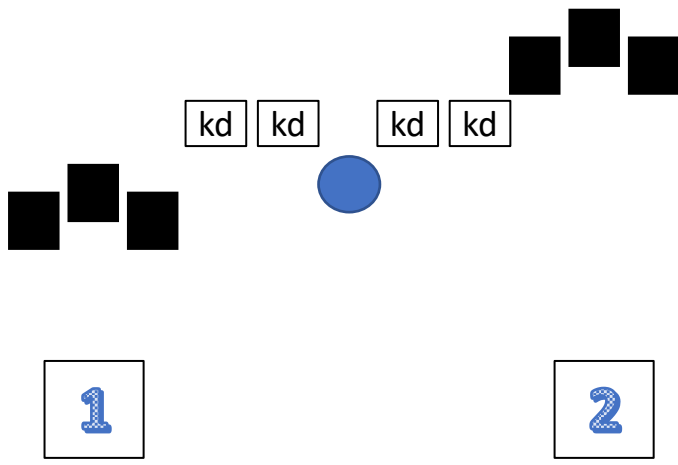

Stage 1

10 rifle, 10 pistol, 2 shotgun

STAGING: Pistols holstered. Rifle and shotgun at posit 2.

SEQUENCE: rifle may not be last

START: at the ready but not touching gun(s) or ammo

ATB: At position 1 with pistols shoot pistol targets 3 times each and turquoise target once. At position 2 with rifle shoot same instructions as pistols but using rifle targets. With shotgun from either position shoot 2 kd's till down.

Stage 2

10 rifle, 10 pistol, 4+ shotgun

STAGING: Pistols holstered. Rifle and shotgun at posit 2.

SEQUENCE: rifle then shotgun then pistols

START: Rifle in hands

ATB: At position 1 with rifle double tap outside targets then single tap inside target then double tap outside targets then single tap inside target. At position 2 shoot pistols same instructions as rifle. With shotgun shoot 2 kd's till down form positions 1 and 2.

Stage 3

10 rifle, 10 pistol, 4 shotgun

STAGING: Pistols holstered. Rifle and shotgun staged safely.

SEQUENCE: Rifle may not be last

START: hands on table but not touching gun of choice

ATB: At position 1 with rifle and pistols sweep targets from either end 2-3-5. With shotgun shoot 4 kd's till down from yellow board.

ATB: At positions 1 and 2 with shotgun shoot 2 kd's till down. At position 3 with rifle shoot a double tap Nevada sweep on the left 3 targets and with pistols same instructions on right 3 targets.

Stage 5