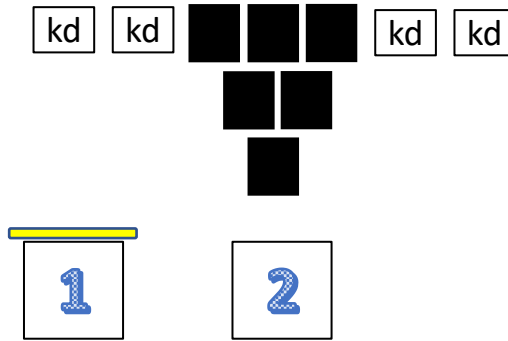

Stage 4

10+1 rifle, 10 pistol, 4+ shotgun

STAGING: Pistols holstered. Rifle and shotgun staged safely.

SEQUENCE: Shooter's choice – Rifle may not be last

START: At the ready but not touching gun(s) or ammo

ATB: At positions 1 and 2 with shotgun shoot 2 kd's till down. At position 3 with rifle shoot a double tap Nevada sweep on the left 3 targets and with pistols same instructions on right 3 targets.