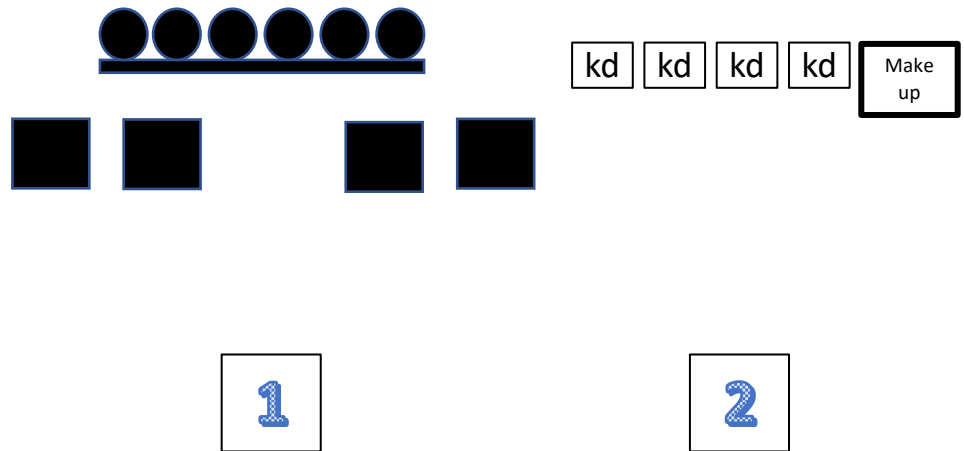

**ATB:** Pistols (at position 1) – shoot bottom target 4 times and then triple tap each top target. At position 2 shoot rifle same instructions as pistols. With shotgun shoot each gong twice.

## Stage 2

**10 rifle, 10 pistol, 2 shotgun**

**STAGING:** Pistols holstered. Rifle and shotgun at posit 2.

**SEQUENCE:** Shooter's choice. RIFLE MAY NOT BE LAST.

**START:** Hands touching your hat brim.

**ATB:** Pistols (at position 1) – sweep targets 2-3-5 from either end. At position 2 with rifle sweep targets 2-3-5 from either end. With shotgun shoot 2 gongs - no double taps

## Stage 3

**10 rifle, 10 pistol, 4+ shotgun**

**STAGING:** Pistols holstered. Rifle and shotgun staged at position 1.

**SEQUENCE:** Shooter's choice – rifle may not be last

**START:** Hands on table of choice