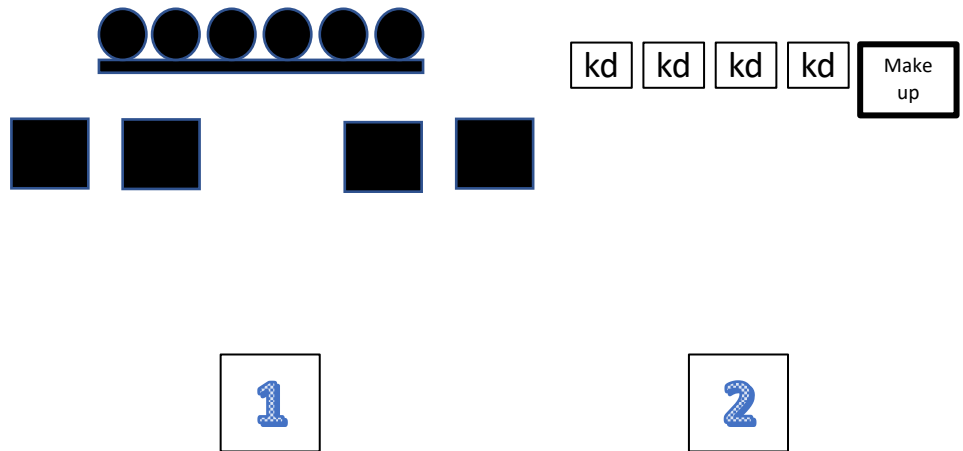

Stage 4

10 rifle, 10 pistol, 2+ shotgun

STAGING: Pistols holstered. Rifle and shotgun staged safely.

SEQUENCE: Shooter's choice – rifle may not be last

START: Hands on table of choice

ATB: at position 1, with rifle sweep rectangular plates 1 on 1, 2 on 2, 3 on 3, 4 on 4 from either end. Same instructions for pistols. At position 2, shoot 2 kd's till down.