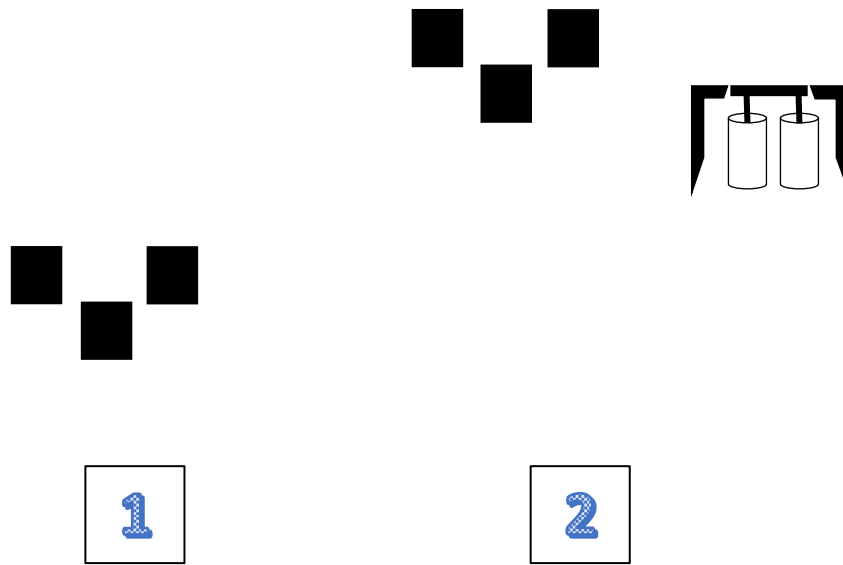

## Stage 1

**10 rifle, 10 pistol, 4 shotgun**

**STAGING:** Pistols holstered. Rifle and shotgun at posit 2.

**SEQUENCE:** Shooter's choice. RIFLE MAY NOT BE LAST.

**START:** At the ready but not touching guns or ammo.

**ATB:** Pistols (at position 1) – shoot bottom target 4 times and then triple tap each top target. At position 2 shoot rifle same instructions as pistols. With shotgun shoot each gong twice.

## Stage 2

**10 rifle, 10 pistol, 2 shotgun**

**STAGING:** Pistols holstered. Rifle and shotgun at posit 2.

**SEQUENCE:** Shooter's choice. RIFLE MAY NOT BE LAST.

**START:** Hands touching your hat brim.

**ATB:** Pistols (at position 1) – sweep targets 2-3-5 from either end. At position 2 with rifle sweep targets 2-3-5 from either end. With shotgun shoot 2 gongs - no double taps